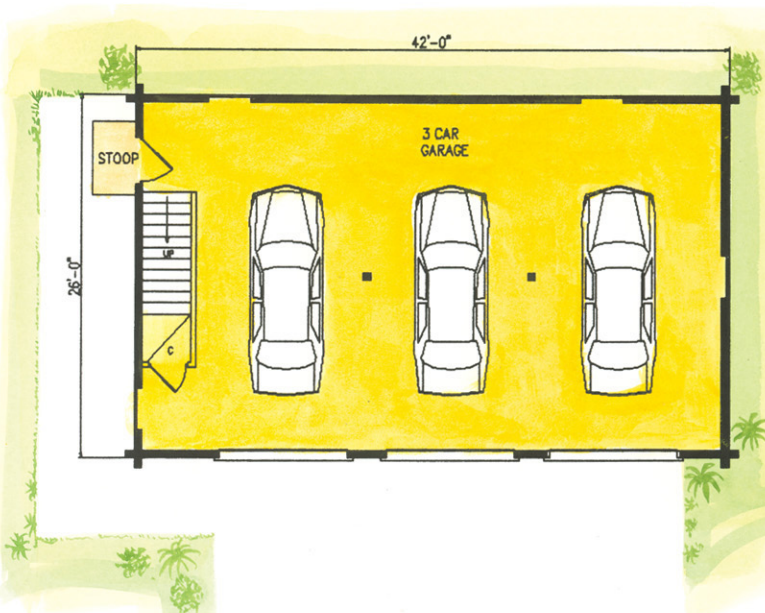

Carriage House

3 Car Garage & Bonus Room

First Floor 1092 sq.ft.
Second Floor 1092 sq.ft.
TOTAL 2184 sq.ft.

Bronson, FL.
1-800-553-1564

www.bkcypress.com

BK
Cypress
LOG HOMES