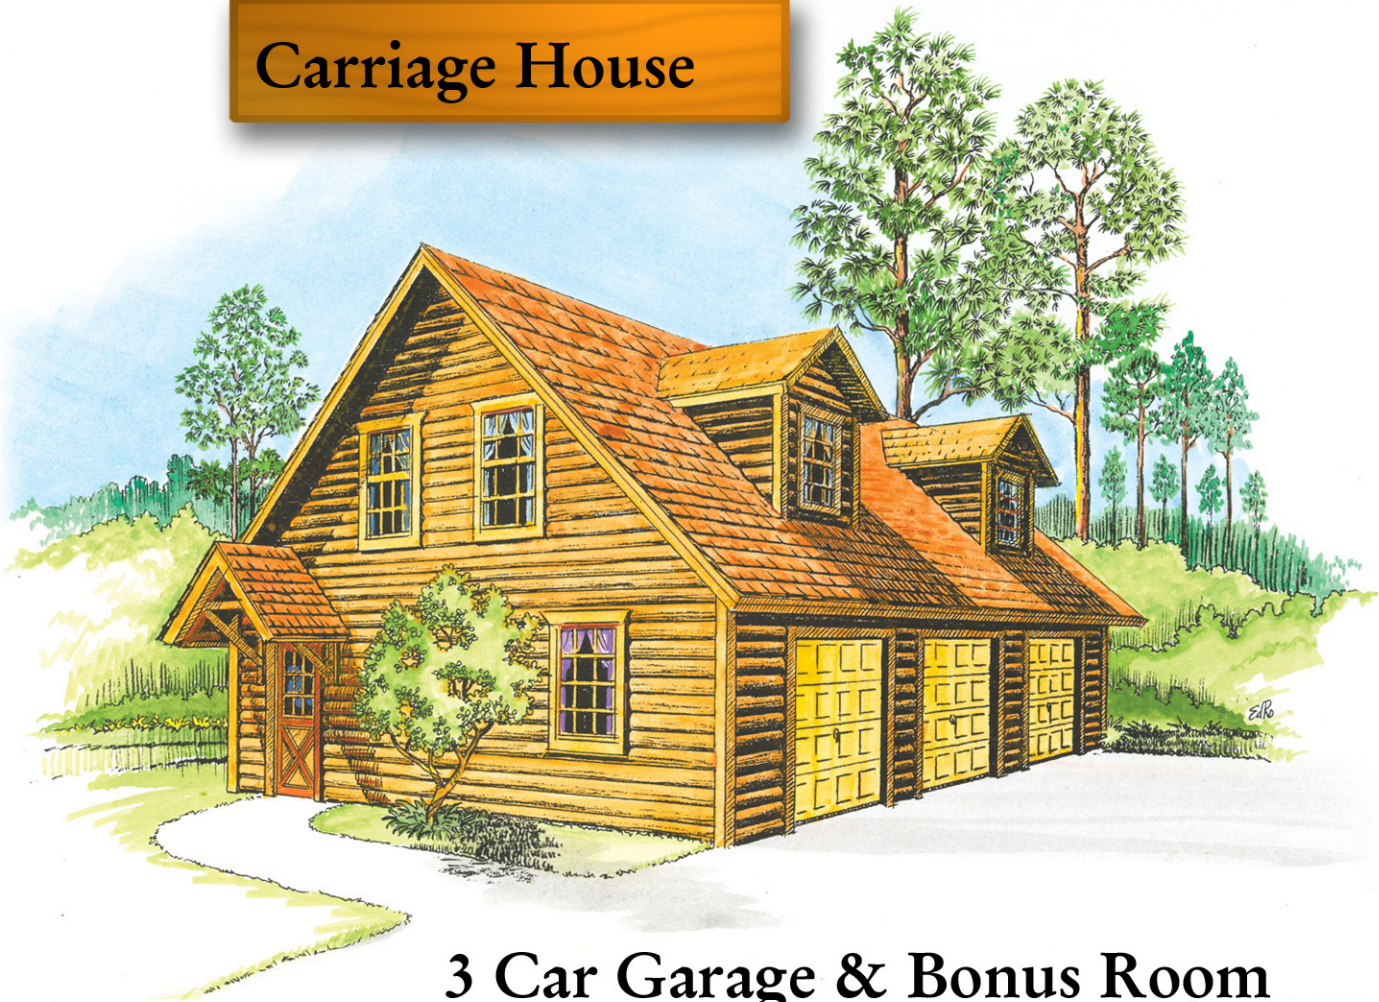

Carriage House

3 Car Garage & Bonus Room

First Floor 1092 sq.ft.
Second Floor 1092 sq.ft.
TOTAL 2184 sq.ft.

Bronson, FL.
1-800-553-1564

www.bkcypress.com

BK
Cypress
LOG HOMES