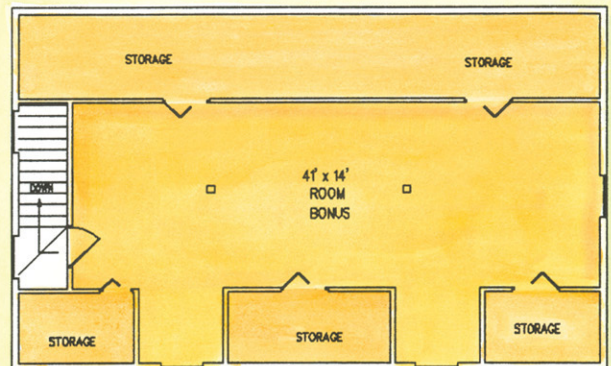

Carriage House

3 Car Garage & Bonus Room

First Floor 1092 sq.ft.
Second Floor 1092 sq.ft.
TOTAL 2184 sq.ft.

Bronson, FL.
1-800-553-1564

www.bkcypress.com

BK
Cypress
LOG HOMES