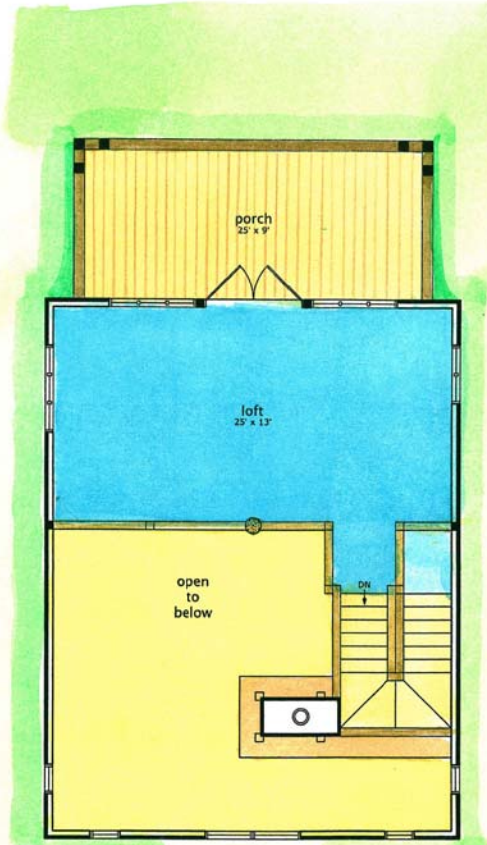

Carrollton

2 Bedroom - 2 Bath

BK
Cypress
LOG HOMES

2 Bedroom - 2 Bath

Carrollton

First Floor 1516 sq.ft.
 Loft 397 sq.ft.
 Porches 1105 sq.ft.
TOTAL 3018 sq.ft.

2nd floor plan

BK
Cypress
 LOG HOMES